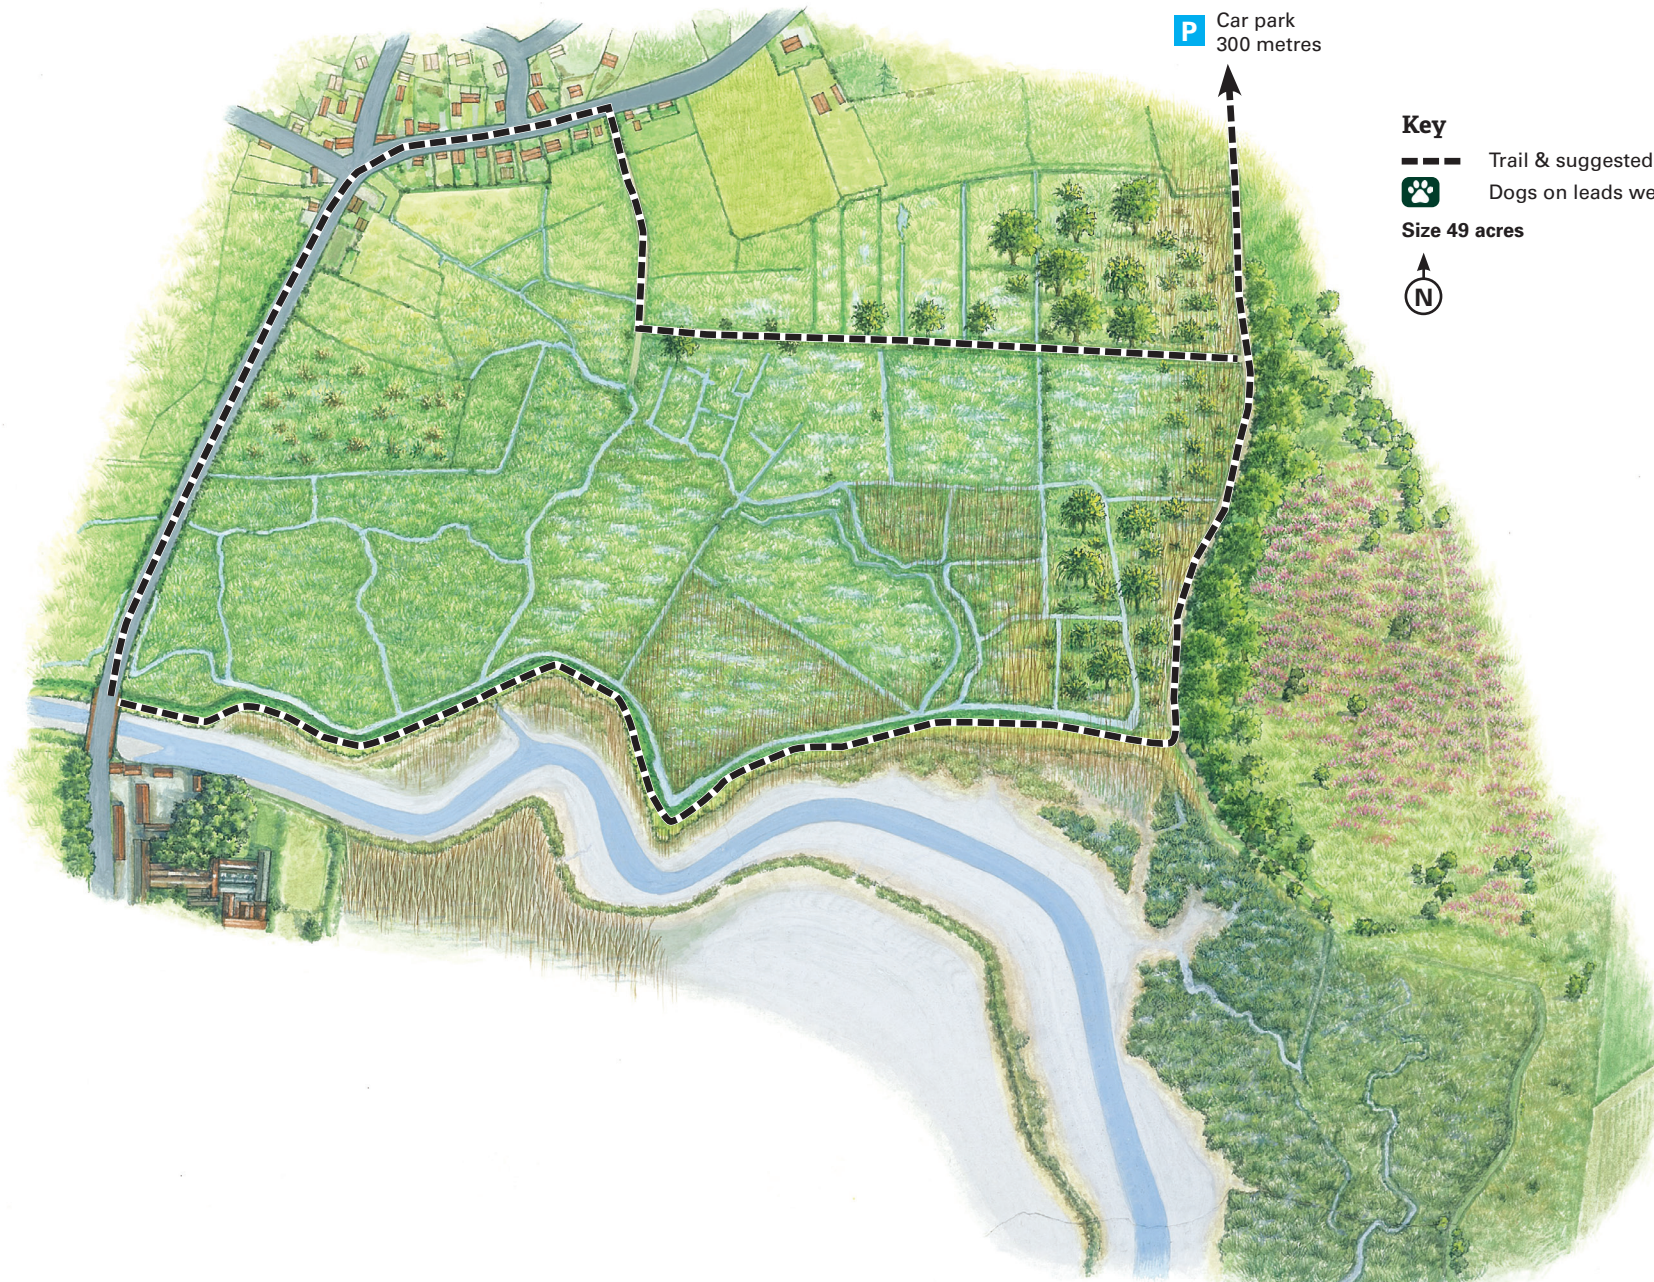

Snape Marshes

P Car park
300 metres

Key

 Trail & suggested walk route

 Dogs on leads welcome

Size 49 acres